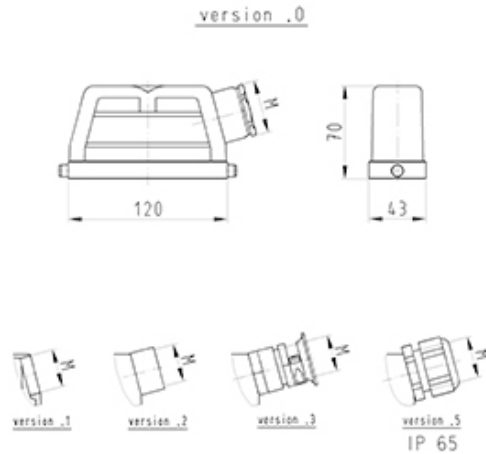

Datasheet

Item No. 71.350.2435.1

Hood BAS GOT GG 24 M25 50 A1

revos BASIC 500V size 24 hood with threaded collar M25, lateral cable entry, single locking lever

Item No.	71.350.2435.1
EAN	4015573622043
order unit	1 Piece(s)

Approvals

Technical data

General

ArticlePrice	udp_no_price
Nominal voltage	500
Housing material	Aluminium
Colour	Grey
Surface	With powder coating
Degree of protection (IP)	Other
UV resistant	Yes
Inflammability class of insulation material acc. with UL94	Other
Operating temperature range min.	-40 °C
Operating temperature range max.	120 °C

Model

DIN-size	24
Model	male
Locking mechanism	Single locking lever
Cable entry	Sideways
Type of cable	Thread
With cable screw gland	No
Thread size M	25
Hinged lid	No
EMC-version	No